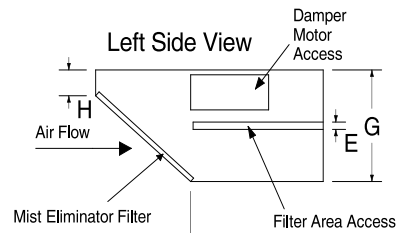

OUTDOOR HOOD (OUTDOOR INSTALLATION)